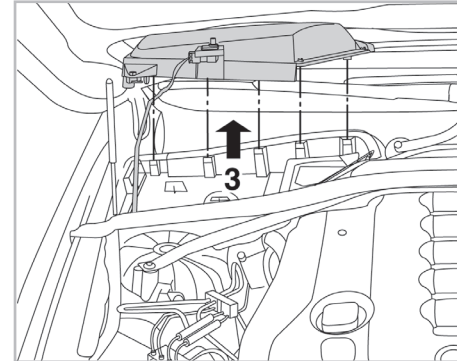

PROTECT

combined with active carbon

FOR
BMW

SERIES 5 (E60/61) A/C+/- (08/03 >) / SERIES 6 (E63/64) A/C+/- (09/03 >)

698864

FH907

CA

WANT TO KNOW MORE?