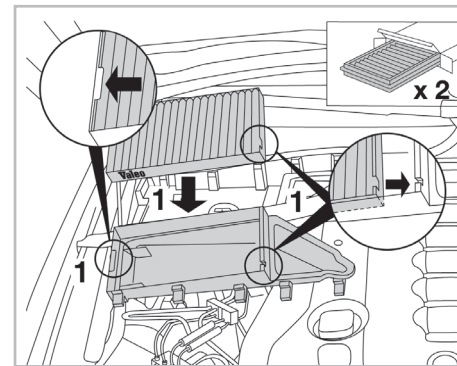

PROTECT

combined with active carbon

FOR
BMW

SERIES 5 (E60/61) A/C+/- (08/03 >) / SERIES 6 (E63/64) A/C+/- (09/03 >)

698864

FH907

CA

WANT TO KNOW MORE?