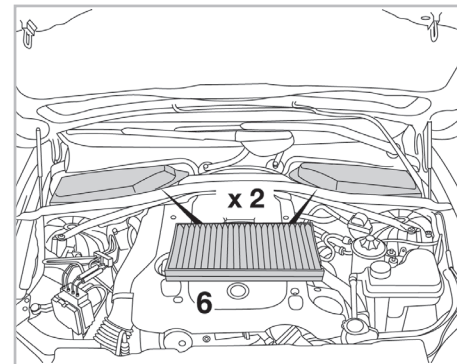

PROTECT

combined with active carbon

FOR
BMW

SERIES 5 (E60/61) A/C+/- (08/03 >) / SERIES 6 (E63/64) A/C+/- (09/03 >)

698864

FH907

CA

WANT TO KNOW MORE?