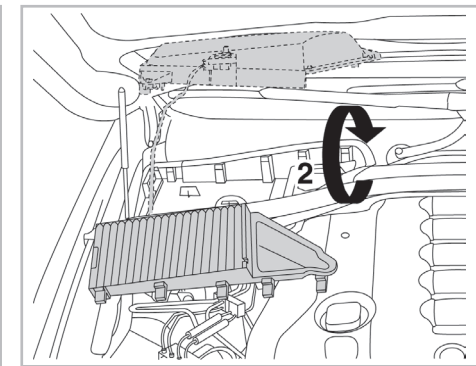

PROTECT

combined with active carbon

FOR
BMW

SERIES 5 (E60/61) A/C+/- (08/03 >) / SERIES 6 (E63/64) A/C+/- (09/03 >)

698864

FH907

CA

WANT TO KNOW MORE?