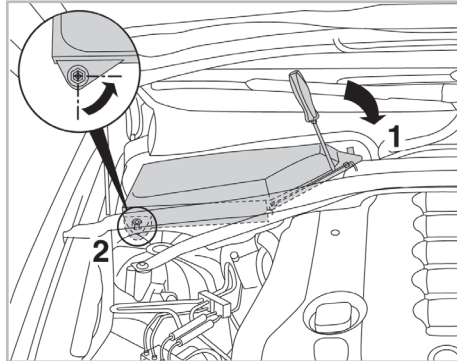

PROTECT

combined with active carbon

FOR
BMW

SERIES 5 (E60/61) A/C+/- (08/03 >) / SERIES 6 (E63/64) A/C+/- (09/03 >)

698864

FH907

CA

WANT TO KNOW MORE?