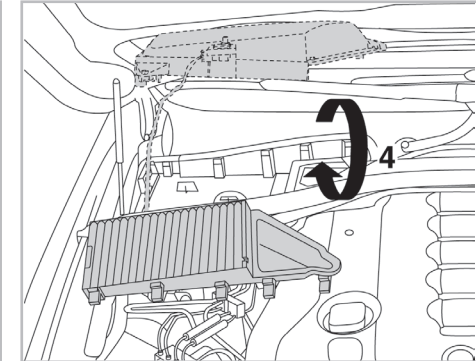

PROTECT

combined with active carbon

FOR
BMW

SERIES 5 (E60/61) A/C+/- (08/03 >) / SERIES 6 (E63/64) A/C+/- (09/03 >)

698864

FH907

CA

WANT TO KNOW MORE?