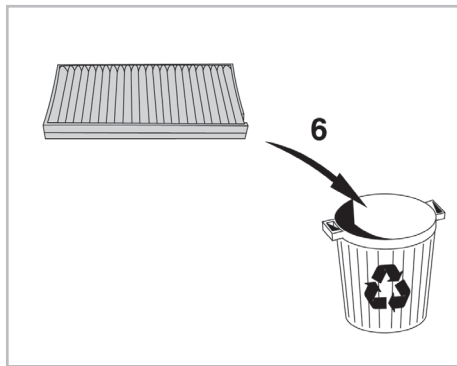

PROTECT

combined with active carbon

FOR
BMW

SERIES 5 (E60/61) A/C+/- (08/03 >) / SERIES 6 (E63/64) A/C+/- (09/03 >)

698864

FH907

CA

WANT TO KNOW MORE?