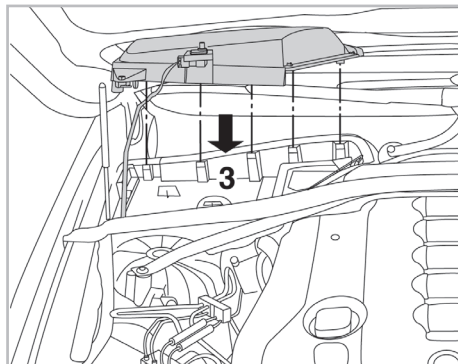

PROTECT

combined with active carbon

FOR
BMW

SERIES 5 (E60/61) A/C+/- (08/03 >) / SERIES 6 (E63/64) A/C+/- (09/03 >)

698864

FH907

CA

WANT TO KNOW MORE?