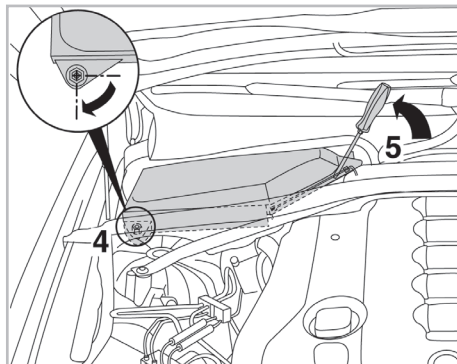

PROTECT

combined with active carbon

FOR
BMW

SERIES 5 (E60/61) A/C+/- (08/03 >) / SERIES 6 (E63/64) A/C+/- (09/03 >)

698864

FH907

CA

WANT TO KNOW MORE?