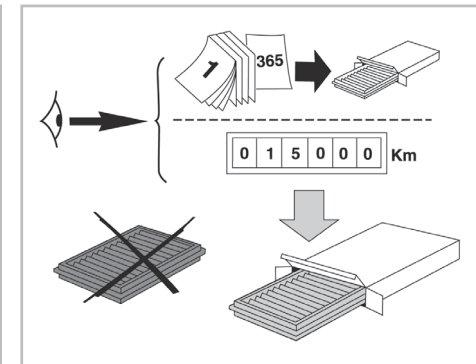

PROTECT

combined with active carbon

FOR
BMW

SERIES 5 (E60/61) A/C+/- (08/03 >) / SERIES 6 (E63/64) A/C+/- (09/03 >)

698864

FH907

CA

WANT TO KNOW MORE?