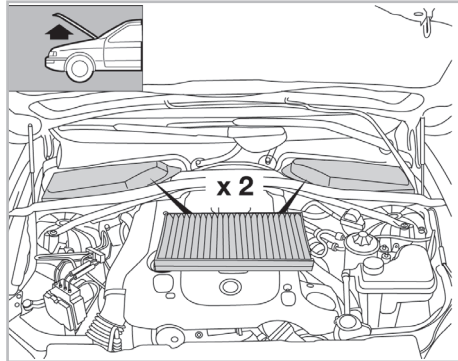

PROTECT

combined with active carbon

FOR
BMW

SERIES 5 (E60/61) A/C+/- (08/03 >) / SERIES 6 (E63/64) A/C+/- (09/03 >)

698864

FH907

CA

WANT TO KNOW MORE?