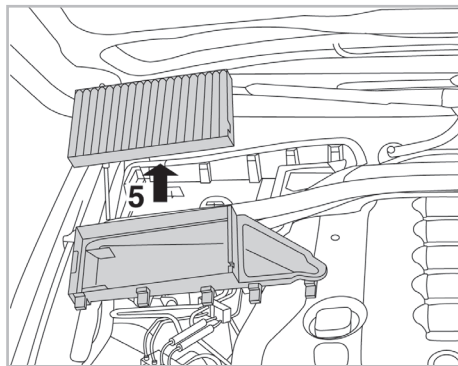

PROTECT

combined with active carbon

FOR
BMW

SERIES 5 (E60/61) A/C+/- (08/03 >) / SERIES 6 (E63/64) A/C+/- (09/03 >)

698864

FH907

CA

WANT TO KNOW MORE?